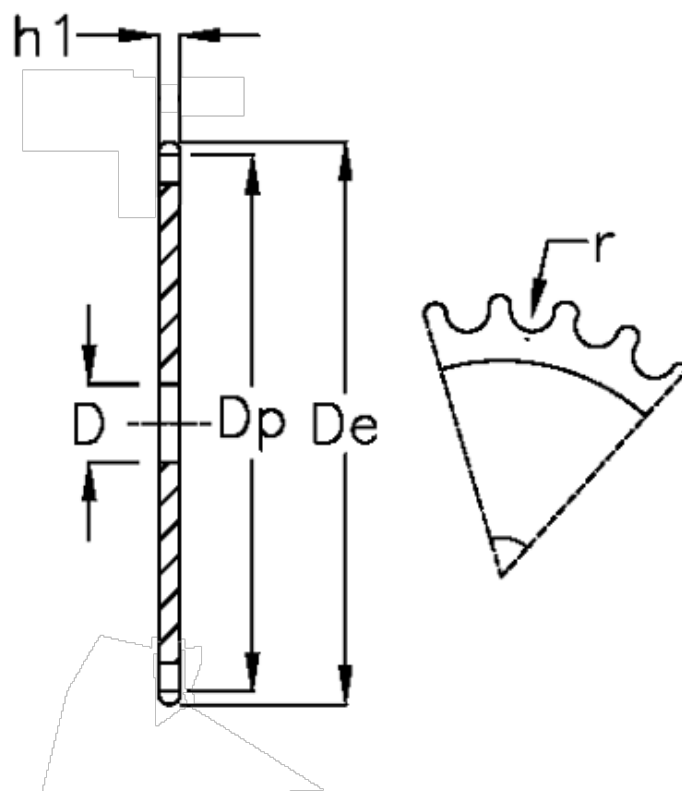

Article number: 616021007037

Description: Plate wheel 12 B-1 Z=37 simplex

Measures

C	= 2
D	= 20
De	= 232.9
Dp	= 224.64
For chain size	= 3/4 x 7/16
For chain type	= 12 B-1
h1	= 11.1
Number of teeth	= 37

$r = 12.07$